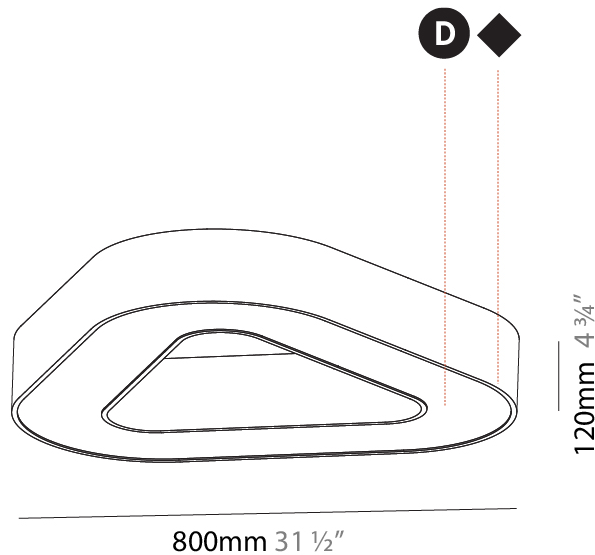

GENERAL

Series: Glorious
Subseries: Glorious Victory
Brand: Prolicht
Division: Architectural
Mounting Type: Surface
Mounting Location: Ceiling
Subcategory: Ambient

PHYSICAL

Shape: Abstract
Length (mm): 800
Length (in): 31 1/2
Width (mm): 800
Width (in): 31 1/2
Height (mm): 120
Height (in): 4 3/4
Light Distribution: Direct
Weight (kg): 7.67
Weight (lbs): 16.91
Diffuser: [PMMA - Opal or Micro-Prism](#)
Fixture Finish: [SSR / BKV / CWI / CRY / HAB / LAG / UFT / ITA / RUA / RUR / MIC / FTG / MYG / TWT / LOD / PUS / FRO / FUP / KIA / POP / BLS / SPG / MEY / GOH / GUM / CHC / COM / ABZ / JAG / OBR / MOS / ROR](#)
Fixture Material: Aluminum

ELECTRICAL

Lamp Type: LED (Zhaga Standard)
Input Wattage (W): 30
Total Output Wattage (W): 24 / 19.2 (3500K)
Dimming: [Non-Dimming / Phase Dimming (120Vac only) / 0-10V Dimming](#)
Driver Included: Yes
Driver Location: Integrated
Driver Type: Constant Current - 120 / 277Vac
Driver Class: Class 2
Input Voltage (V): 120 - 277
Constant Current (MA): 350 / 600 (3500K)

LED

[Color Temperature (°K): 3000 / 3500 / 4000](#)
Max. Delivered Lumen (lm): 2770 / 2862 / 2920
CRI: >80 CRI
Efficiency (%): 65
Lamp Life (hrs): 50000

OPTICAL

RATINGS AND CERTIFICATIONS

Certified By: Certified for North American Standards
IP rating: IP20