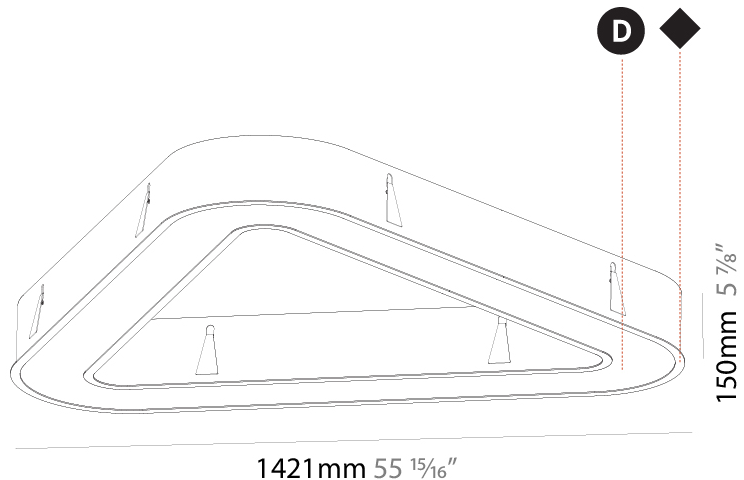

GENERAL

Series: Glorious
Subseries: Glorious Victory
Brand: Prolicht
Division: Architectural
Mounting Type: Recessed
Mounting Location: Ceiling
Subcategory: Ambient

PHYSICAL

Shape: Abstract
Length (mm): 1421
Length (in): 55 ¹⁵/₁₆
Width (mm): 1421
Width (in): 55 ¹⁵/₁₆
Height (mm): 150
Height (in): 5 ⁷/₈
Min. Recessing Depth (mm): 160
Min. Recessing Depth (in): 6 ⁵/₁₆
Light Distribution: Direct
Weight (kg): 17.995
Weight (lbs): 39.59
Diffuser: PMMA - Opal or Micro-Prism
Fixture Finish: SSR / BKV / CWI / CRY / HAB / LAG / UFT / ITA / RUA / RUR / MIC / FTG / MYG / TWT / LOD / PUS / FRO / FUP / KIA / POP / BLS / SPG / MEY / GOH / GUM / CHC / COM / ABZ / JAG / OBR / MOS / ROR
Fixture Material: Aluminum

ELECTRICAL

Lamp Type: LED (Zhaga Standard)
Input Wattage (W): 60
Total Output Wattage (W): 48 / 38.4 3500K
Dimming: Non-Dimming / Phase Dimming (120Vac only) / 0-10V Dimming
Driver Included: Yes
Driver Location: Integrated
Driver Type: Constant Current - 120 / 277Vac
Driver Class: Class 2
Input Voltage (V): 120 - 277
Constant Current (MA): 350 / 1200 (3500K)

LED

Color Temperature (°K): 3000 / 3500 / 4000
Max. Delivered Lumen (lm): 5540 / 5733 / 5850
CRI: >80 CRI
Efficiency (%): 65
Lamp Life (hrs): 50000

OPTICAL

RATINGS AND CERTIFICATIONS

Certified By: Certified for North American Standards
IP rating: IP20