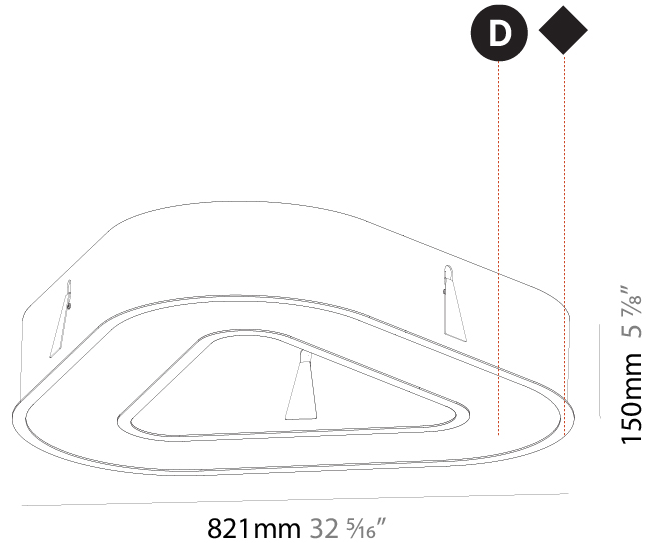

GENERAL

Series: Glorious
Subseries: Glorious Victory
Brand: Prolicht
Division: Architectural
Mounting Type: Recessed
Mounting Location: Ceiling
Subcategory: Ambient

PHYSICAL

Shape: Abstract
Length (mm): 821
Length (in): 32 5/16
Width (mm): 821
Width (in): 32 5/16
Height (mm): 150
Height (in): 5 7/8
Min. Recessing Depth (mm): 160
Min. Recessing Depth (in): 6 3/16
Light Distribution: Direct
Weight (kg): 8.969
Weight (lbs): 19.73
Diffuser: PMMA - Opal or Micro-Prism
Fixture Finish: SSR / BKV / CWI / CRY / HAB / LAG / UFT / ITA / RUA / RUR / MIC / FTG / MYG / TWT / LOD / PUS / FRO / FUP / KIA / POP / BLS / SPG / MEY / GOH / GUM / CHC / COM / ABZ / JAG / OBR / MOS / ROR
Fixture Material: Aluminum

ELECTRICAL

Lamp Type: LED (Zhaga Standard)
Input Wattage (W): 30
Total Output Wattage (W): 24 / 19.2 (3500K)
Dimming: Non-Dimming / Phase Dimming (120Vac only) / 0-10V Dimming
Driver Included: Yes
Driver Location: Integrated
Driver Type: Constant Current - 120 / 277Vac
Driver Class: Class 2
Input Voltage (V): 120 - 277
Constant Current (MA): 350 / 600 (3500K)

LED

Color Temperature (°K): 3000 / 3500 / 4000
Max. Delivered Lumen (lm): 2770
CRI: >80 CRI
Efficiency (%): 65
Lamp Life (hrs): 50000

OPTICAL

RATINGS AND CERTIFICATIONS

Certified By: Certified for North American Standards
IP rating: IP20