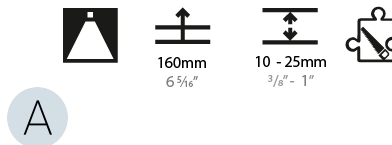

GENERAL

Series: Glorious
Subseries: Glorious Victory
Brand: Prolicht
Division: Architectural
Mounting Type: Recessed
Mounting Location: Ceiling
Subcategory: Ambient

PHYSICAL

Shape: Abstract
Length (mm): 1121
Length (in): 44 1/8
Width (mm): 1121
Width (in): 44 1/8
Height (mm): 150
Height (in): 5 7/8
Min. Recessing Depth (mm): 160
Min. Recessing Depth (in): 6 5/16
Light Distribution: Direct
Weight (kg): 13.609
Weight (lbs): 29.94
Diffuser: PMMA - Opal or Micro-Prism
Fixture Finish: SSR / BKV / CWI / CRY / HAB / LAG / UFT / ITA / RUA / RUR / MIC / FTG / MYG / TWT / LOD / PUS / FRO / FUP / KIA / POP / BLS / SPG / MEY / GOH / GUM / CHC / COM / ABZ / JAG / OBR / MOS / ROR
Fixture Material: Aluminum

ELECTRICAL

Lamp Type: LED (Zhaga Standard)
Input Wattage (W): 45
Total Output Wattage (W): 36 / 28.8 (3500K)
Dimming: Non-Dimming / Phase Dimming (120Vac only) / 0-10V Dimming
Driver Included: Yes
Driver Location: Integrated
Driver Type: Constant Current - 120 / 277Vac
Driver Class: Class 2
Input Voltage (V): 120 - 277
Constant Current (MA): 350 / 900 (3500K)

LED

Color Temperature (°K): 3000 / 3500 / 4000
Max. Delivered Lumen (lm): 4150 / 4302 / 4390
CRI: >80 CRI
Efficiency (%): 65
Lamp Life (hrs): 50000

OPTICAL

RATINGS AND CERTIFICATIONS

Certified By: Certified for North American Standards
IP rating: IP20